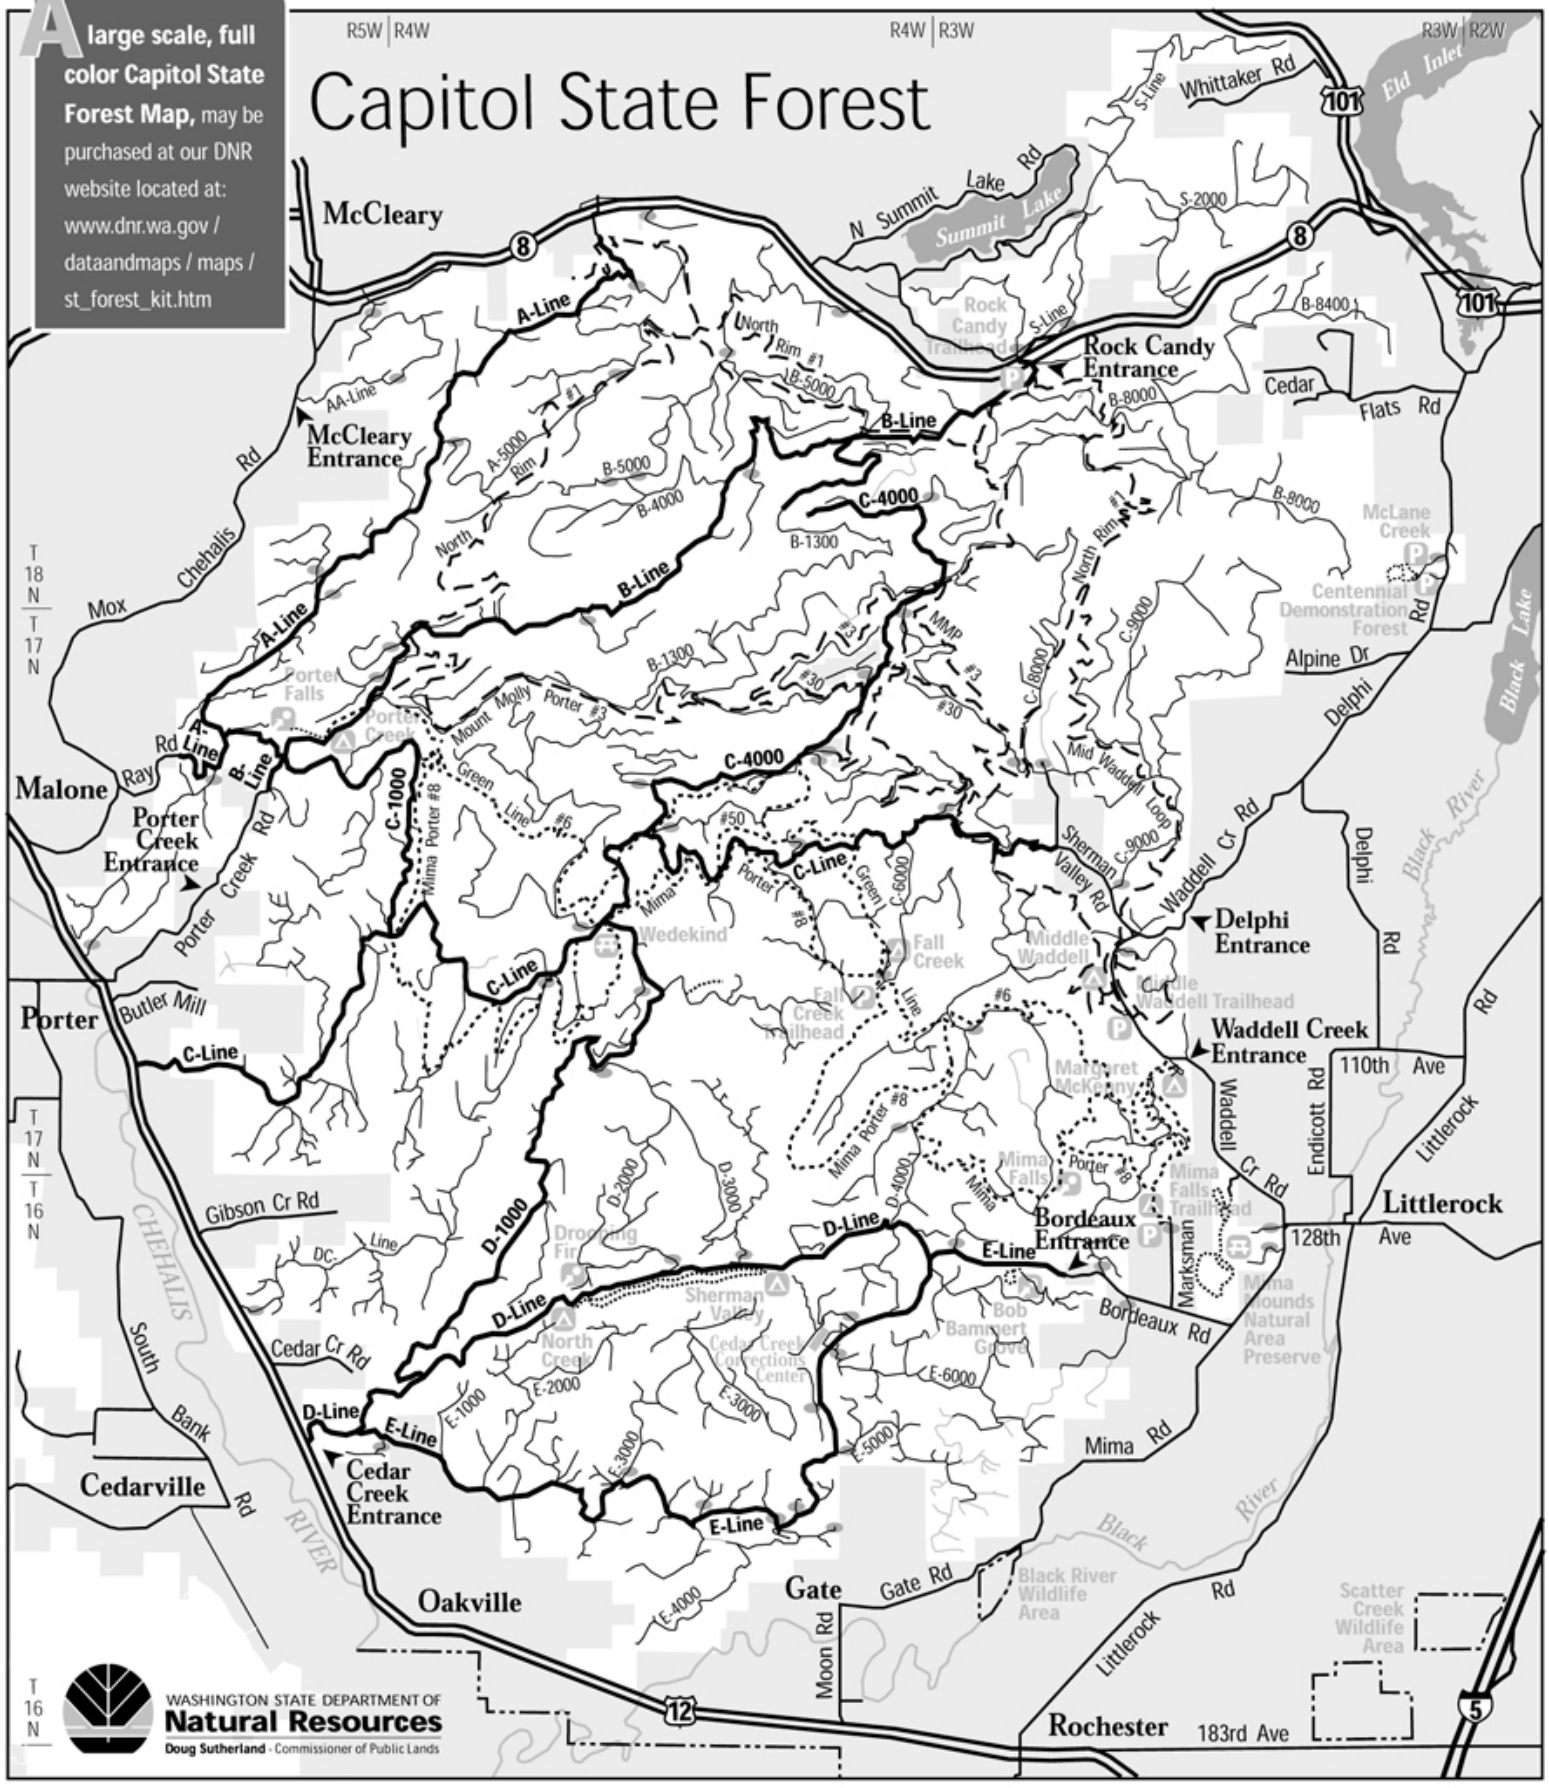

A large scale, full color Capitol State Forest Map, may be purchased at our DNR website located at: [www.dnr.wa.gov / dataandmaps / maps / st_forest_kit.htm](http://www.dnr.wa.gov/dataandmaps/maps/st_forest_kit.htm)

Capitol State Forest

LEGEND

0 1 2 3 miles

- Major Highway
- County or City Rd
- Primary Forest Rd
- Secondary Forest Rd
- Motorbike/Mtn Bike/Hiker Trail
- Horse/Mtn Bike/Hiker Trail
- Hiker Only Trail
- Campground
- Picnic Site
- Parking or Trailhead
- Point of Interest
- Gate

Rules to remember

On the Roads

- || CAUTION: Few roads are paved and all have soft shoulders.
- || Logging trucks, heavy equipment, and other vehicles use these roads. Be ready to yield the right-of-way.
- || DRIVE WITH CAUTION. On forest management roads, keep speed under 25 mph.
- || Speed limit in camp and picnic sites is 5 mph.
- || Please do not litter.
- || Motorcycles, horses, and mountain bikes are allowed behind gated roads shown on this map *unless* roads are posted or abandoned.